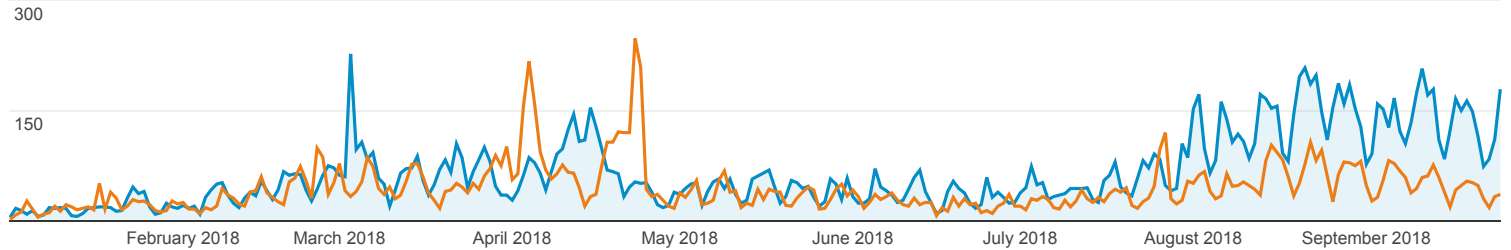

Audience Overview

All Users +0.00% Users

1 Jan 2018 - 25 Sep 2018  
Compare to: 1 Jan 2017 - 25 Sep 2017

Overview

01-Jan-2018 - 25-Sep-2018: ● Users

01-Jan-2017 - 25-Sep-2017: ● Users

Users

51.25%  
16,572 vs 10,957

New Users

52.89%  
16,500 vs 10,792

Sessions

49.47%  
19,050 vs 12,745

Number of Sessions per User

-1.17%  
1.15 vs 1.16

Page Views

46.41%  
25,962 vs 17,733

Pages/Session

-2.05%  
1.36 vs 1.39

Avg. Session Duration

3.66%  
00:01:13 vs 00:01:10

Bounce Rate

2.66%  
82.30% vs 80.17%

■ New Visitor ■ Returning Visitor

01-Jan-2018 - 25-Sep-2018